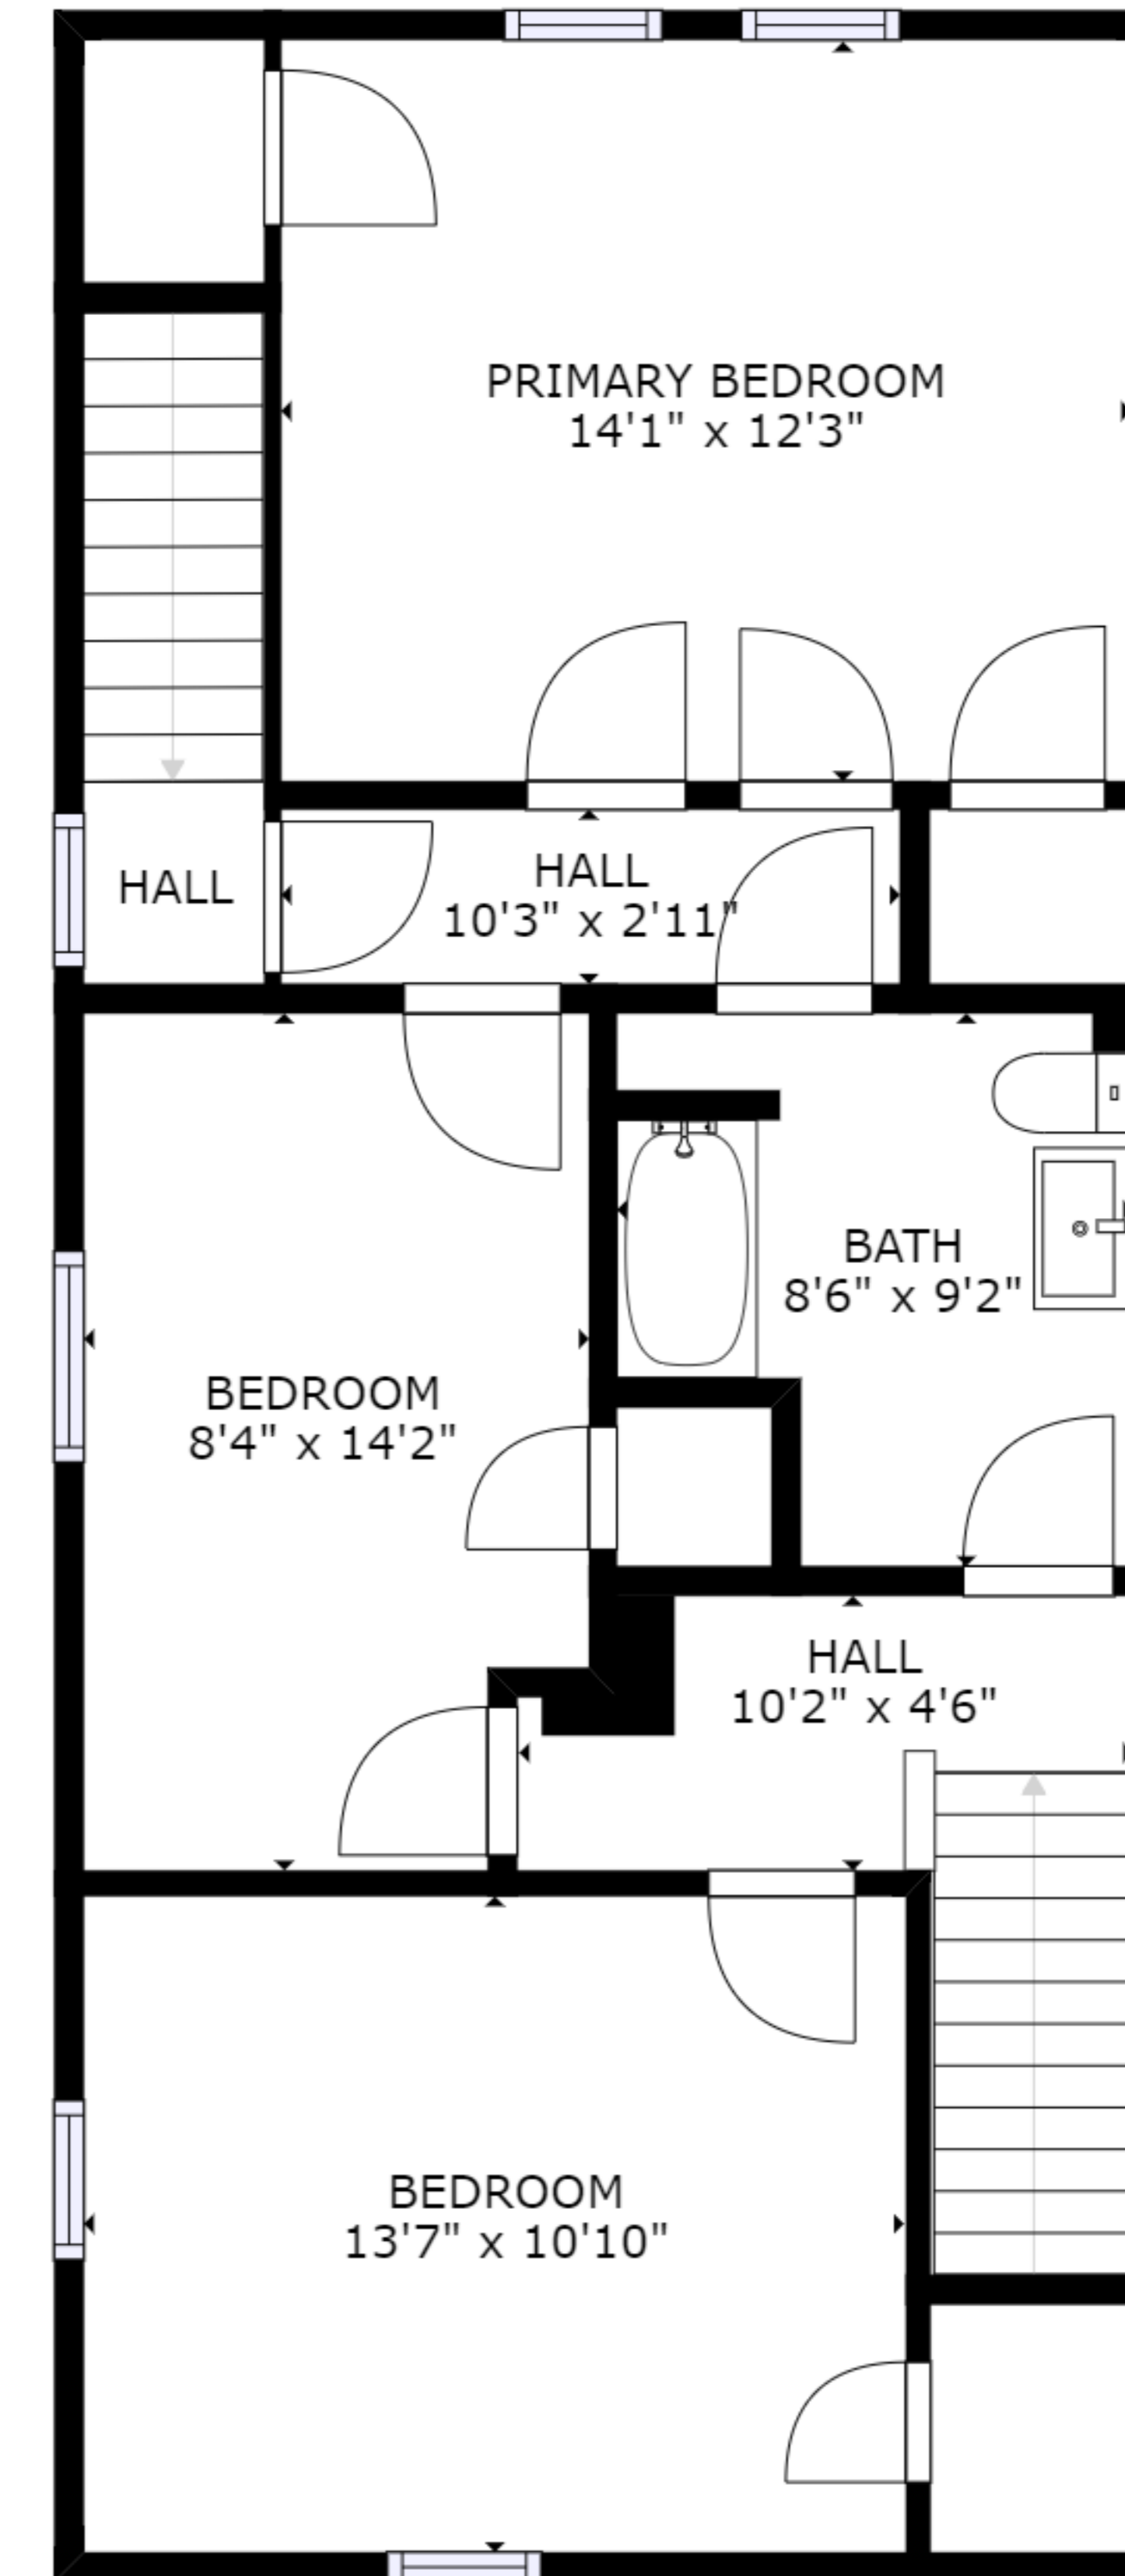

FLOOR 1

FLOOR 2

FLOOR 3

GROSS INTERNAL AREA
 FLOOR 1: 590 sq. ft, FLOOR 2: 730 sq. ft
 FLOOR 3: 720 sq. ft, EXCLUDED AREAS:
 PORCH: 124 sq. ft
 TOTAL: 2041 sq. ft

SIZES AND DIMENSIONS ARE APPROXIMATE, ACTUAL MAY VARY.